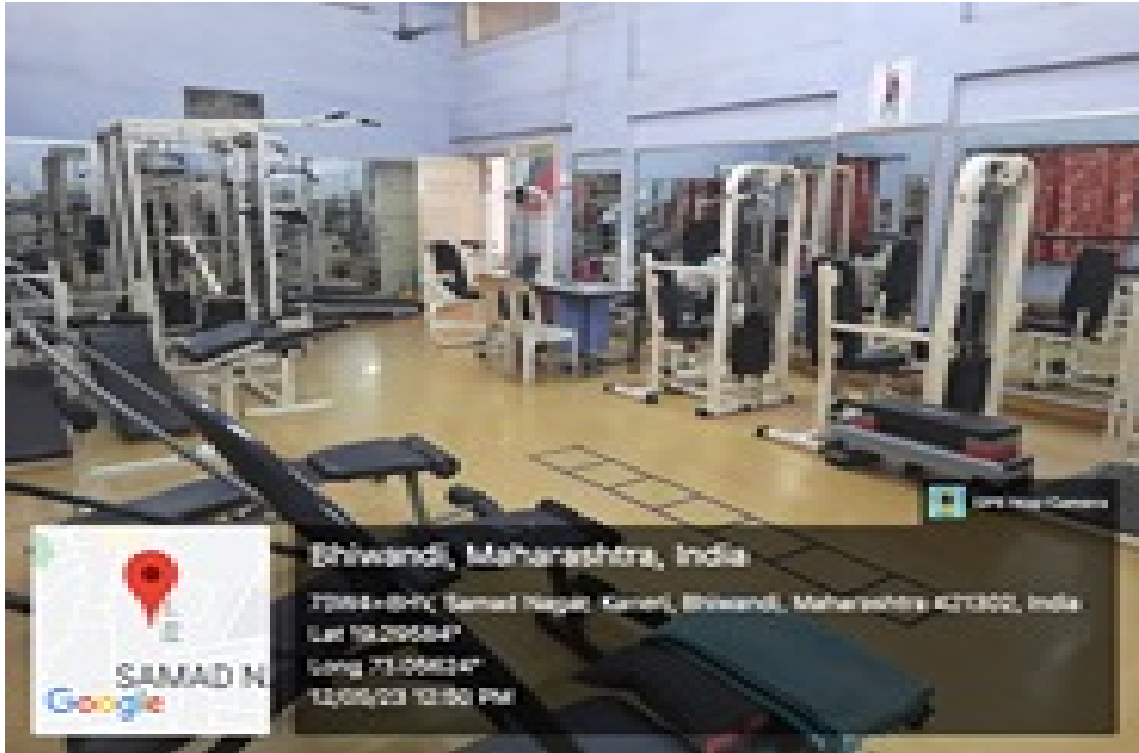

**KONKAN MUSLIM EDUCATION SOCIETY'S
COLLEGE OF EDUCATION**
Old Thana Road, Rais High School compound, Bhiwandi 421302

Students are encouraged to use the gym facility available in the campus.